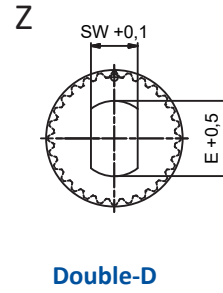

PSR-E
PSF-Q

PSQ-E
PSQ-S

PSQ 103

PSQ 203

Square

Double-D

Keyway

Square	SW [mm]	14	16	17	19	22	24	27	36			
	Depth	45.9	45.9	45.9	45.9	45.9	45.9	45.9	45.9			
Double D	SW [mm]	9	11	14	17	19	22	27				
	E [mm]	12.1	14.1	18.1	22.2	25.2	28.2	36.2				
	Depth	28.9	28.9	28.9	28.9	28.9	28.9	28.9				
Keyway (DIN 6885/1 - J9)	d [mm]	16	18	20	22	23	24	25	26	28	29	
	b [mm]	5	6	6	6	8	8	8	8	8	8	
	Depth	45.9	45.9	45.9	45.9	45.9	45.9	45.9	45.9	45.9	45.9	
	d [mm]	30	32	35	38	40	42					
	b [mm]	8	10	10	10	12	12					
	Depth	45.9	45.9	45.9	45.9	45.9	45.9					
Keyway Dimensions for imperial drive bushes	d [mm]	15.88	19.05	22.2	28.58	31.75	33.34	38	41.15			
	b [mm]	4.8	4.8	4.8	6.38	6.38	7.9	9.5	9.5			
	Depth	45.9	45.9	45.9	45.9	45.9	45.9	45.9	45.9			

PSQ 503-1503

Square	SW [mm]	27	36	46								
	Depth	35	55	55								

PSQ2x03

Others on request!

 = price according to price list

 = price on request