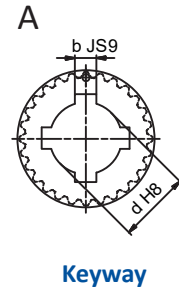

PSR-E
PSF-Q

PSQ-E
PSQ-S

PSQ 103

PSQ 203

Square

Double-D

Keyway

Square	SW [mm]	14	16	17	19	22	24	27	36			
	Depth	45.9	45.9	45.9	45.9	45.9	45.9	45.9	45.9			
Double D	SW [mm]	9	11	14	17	19	22	27				
	E [mm]	12.1	14.1	18.1	22.2	25.2	28.2	36.2				
	Depth	28.9	28.9	28.9	28.9	28.9	28.9	28.9				
Keyway (DIN 6885/1 - J9)	d [mm]	16	18	20	22	23	24	25	26	28	29	
	b [mm]	5	6	6	6	8	8	8	8	8	8	
	Depth	45.9	45.9	45.9	45.9	45.9	45.9	45.9	45.9	45.9	45.9	
	d [mm]	30	32	35	38	40	42					
	b [mm]	8	10	10	10	12	12					
	Depth	45.9	45.9	45.9	45.9	45.9	45.9					
Keyway Dimensions for imperial drive bushes	d [mm]	15.88	19.05	22.2	28.58	31.75	33.34	38	41.15			
	b [mm]	4.8	4.8	4.8	6.38	6.38	7.9	9.5	9.5			
	Depth	45.9	45.9	45.9	45.9	45.9	45.9	45.9	45.9			

PSQ 503-1503

Square	SW [mm]	27	36	46								
	Depth	35	55	55								

PSQ2x03

Others on request!

 = price according to price list

 = price on request